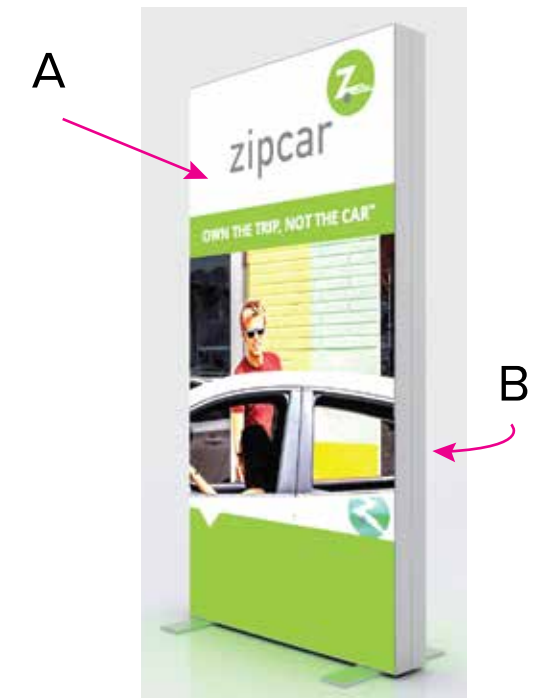

Graphic Template  
Double-sided Lightbox

NOTE: All Raster Art (jpg, tiff,psd, png, etc.) must be at least 100 dpi at print size.